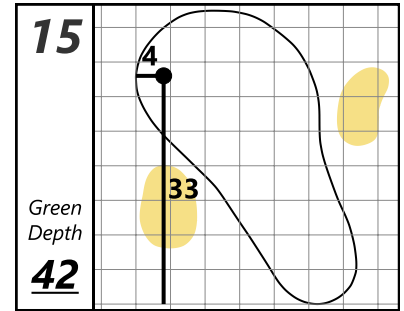

John Deere Classic

TPC Deere Run