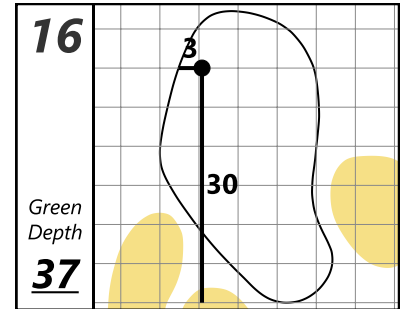

John Deere Classic

TPC Deere Run