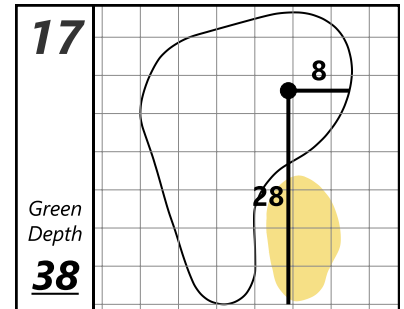

John Deere Classic

TPC Deere Run