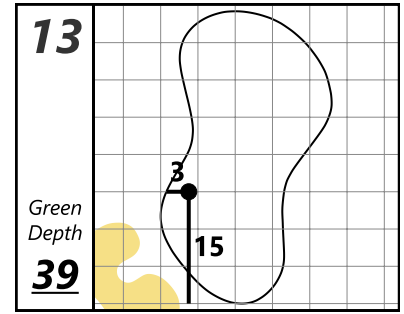

John Deere Classic

TPC Deere Run