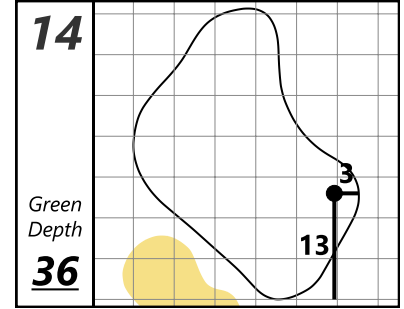

John Deere Classic

TPC Deere Run