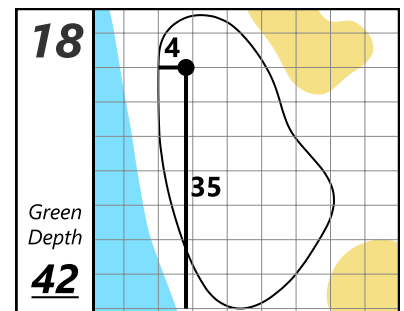

John Deere Classic

TPC Deere Run